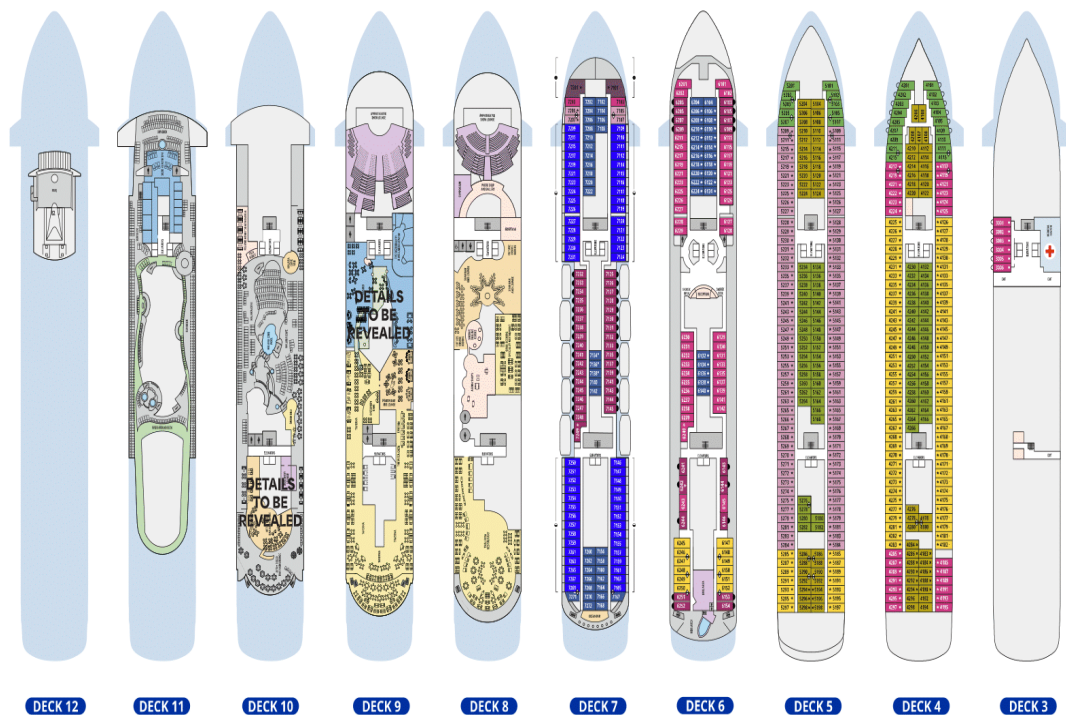

Barco **CELESTYAL DISCOVERY**

ONBOARD CELESTYAL DISCOVERY

DECK 12 DECK 11 DECK 10 DECK 9 DECK 8 DECK 7 DECK 6 DECK 5 DECK 4 DECK 3

SYMBOL LEGEND

- None 2 lower beds
- ▲ 3rd berth
- ✖ 2 lower and 2 upper beds
- ★ Sofa bed
- ✳ Jet tubs (Grand Suites only)
- △ Porthole
- ✳ Wheelchair accessible
- ◁▷ Interconnecting rooms
- Obstructed view

PLACES TO TREAT YOURSELF

- Deck 11** Sozo Health Spa, Sun Deck, Walk Around Deck
- Deck 10** Halara Cove & Pool,
- Deck 9** The Sozo Beauty & Wellness Center,
- Deck 8** Symposium, Photo Shop and Gallery, Agora Shops
- Deck 6** Reception and Shores Desk
- Deck 3** Medical Center

YOUR SHIP

- 1266 guests in 633 cabins, 62 with private balcony
- All cabins are equipped with telephone, hairdryer, safety deposit box and TV
- WiFi and doctor onboard at extra cost

Length 202,85 m

Tonnage 42,2 grt