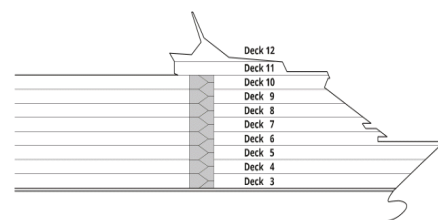

YOUR SHIP

- 1266 guests in 633 cabins, 62 with private balcony
- All cabins are equipped with telephone, hairdryer, safety deposit box and TV
- WiFi and doctor onboard at extra cost

Length 202,85 m

Tonnage 42,2 grt

Flag Malta

Deckplans and stateroom layouts are given purely as a guide. Size and layout may vary within the same category.

CATEGORY	DECK	DESCRIPTION	NUMBER OF STATEROOMS
INTERIOR COSMOS CABINS			
IA	4/5	Double bed with 2 single mattresses or twin beds, 3rd/4th upper beds	61
IB	4/5	Double bed with 2 single mattresses	89
IC	6/7	Twin beds or double bed with 2 single mattresses, 3rd/4th upper beds	63
EXTERIOR COSMOS CABINS			
XA	4/5	Double bed with 2 single mattresses	28
XBO	6/7	Double bed with 2 single mattresses or twin beds, 3rd/4th upper beds or single sofa bed	52
XB	3/4/6/7	Double bed with 2 single mattresses or twin beds, 3rd/4th upper beds or single sofa bed	80
XC	4/5	Double bed with 2 single mattresses and a single sofa bed	88
XD	5/6/7	Double bed with 2 single mattresses and a single sofa bed	110
BA	7	Double bed with 2 single mattresses	60
DREAM SUITES			
SG Grand Dream Suites	7	Double bed with 2 single mattresses and 3rd lower bed	2